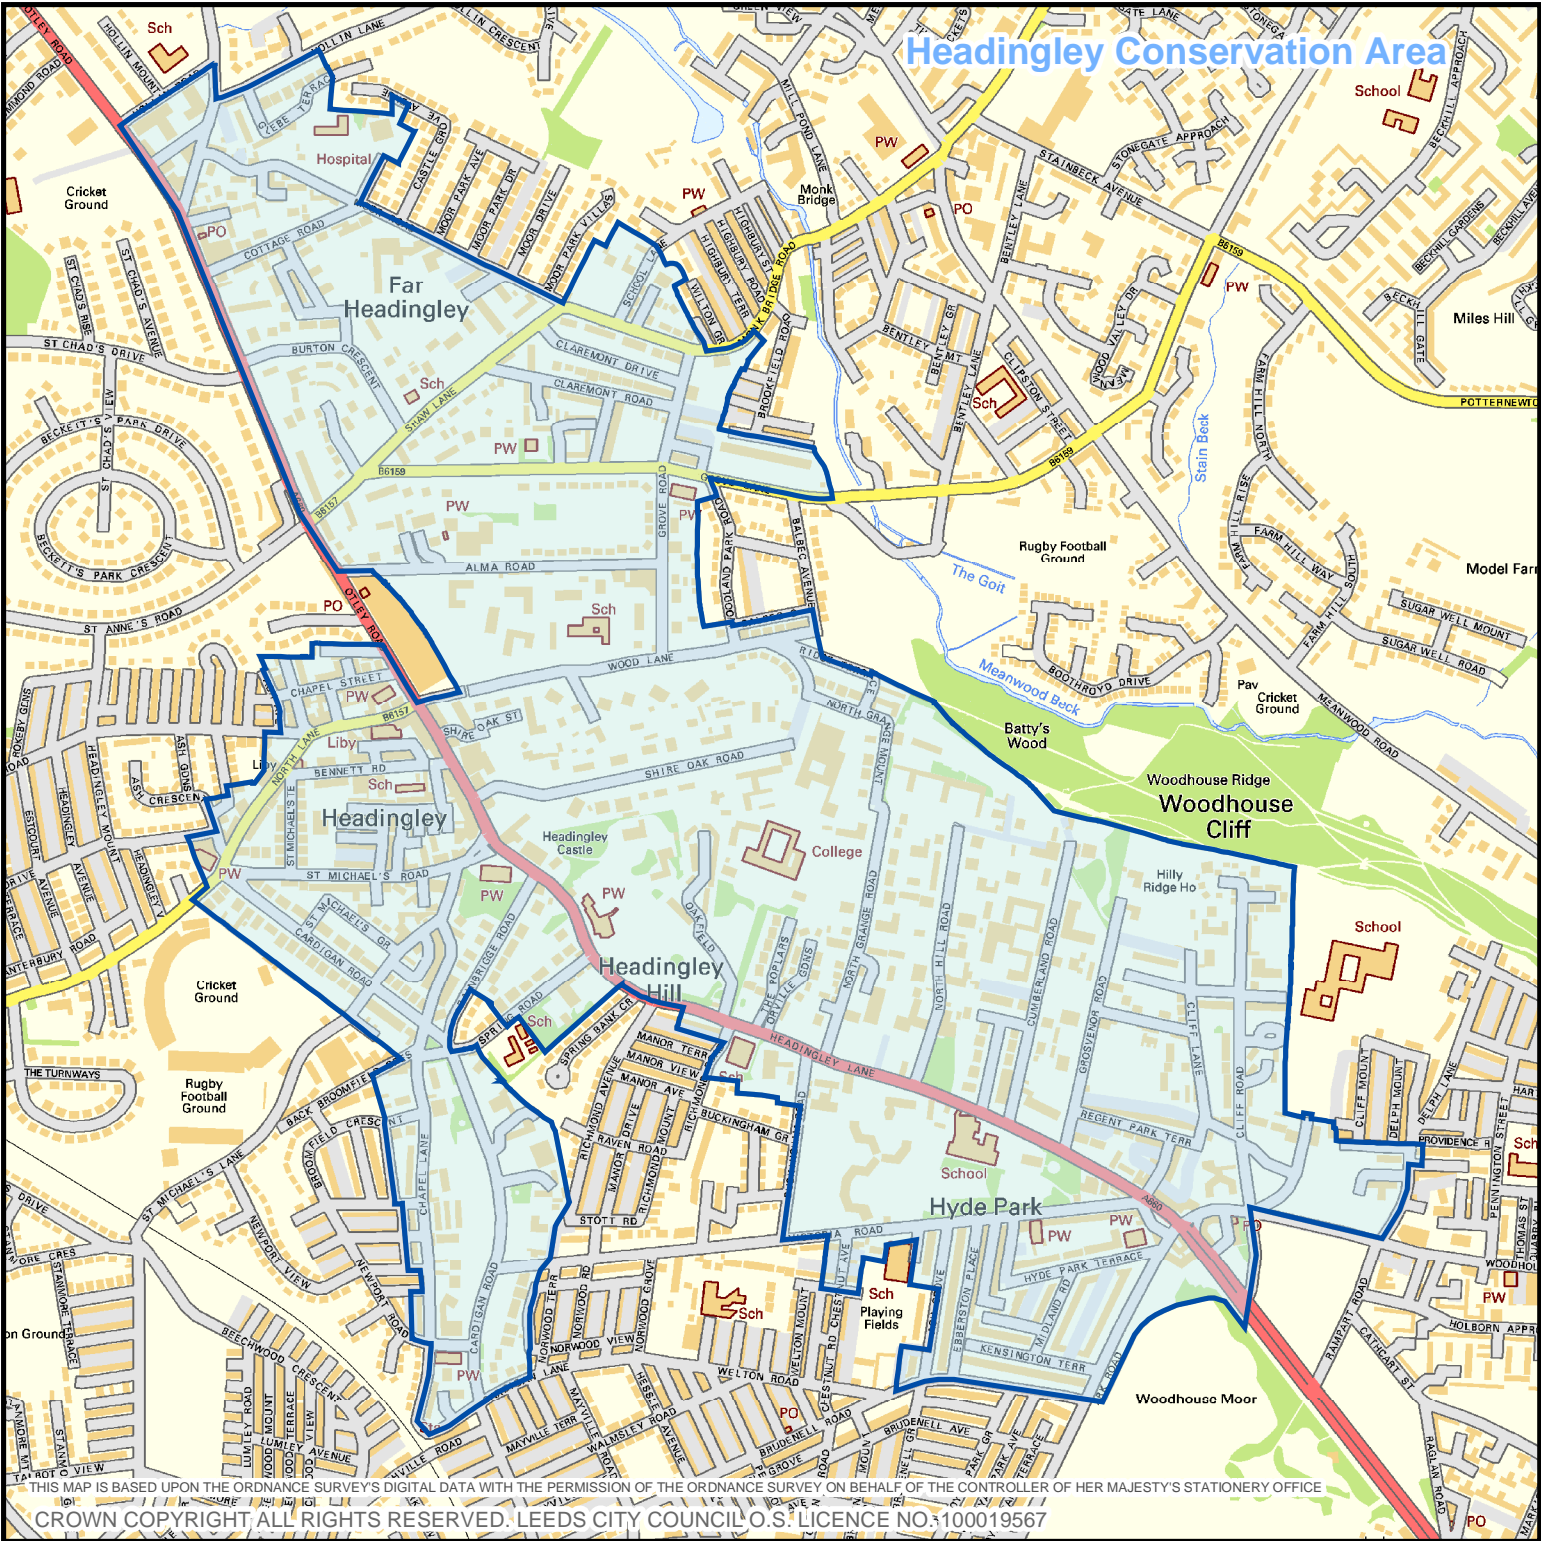

Headingley Conservation Area

THIS MAP IS BASED UPON THE ORDNANCE SURVEY'S DIGITAL DATA WITH THE PERMISSION OF THE ORDNANCE SURVEY ON BEHALF OF THE CONTROLLER OF HER MAJESTY'S STATIONERY OFFICE
CROWN COPYRIGHT ALL RIGHTS RESERVED. LEEDS CITY COUNCIL O.S. LICENCE NO. 100019567