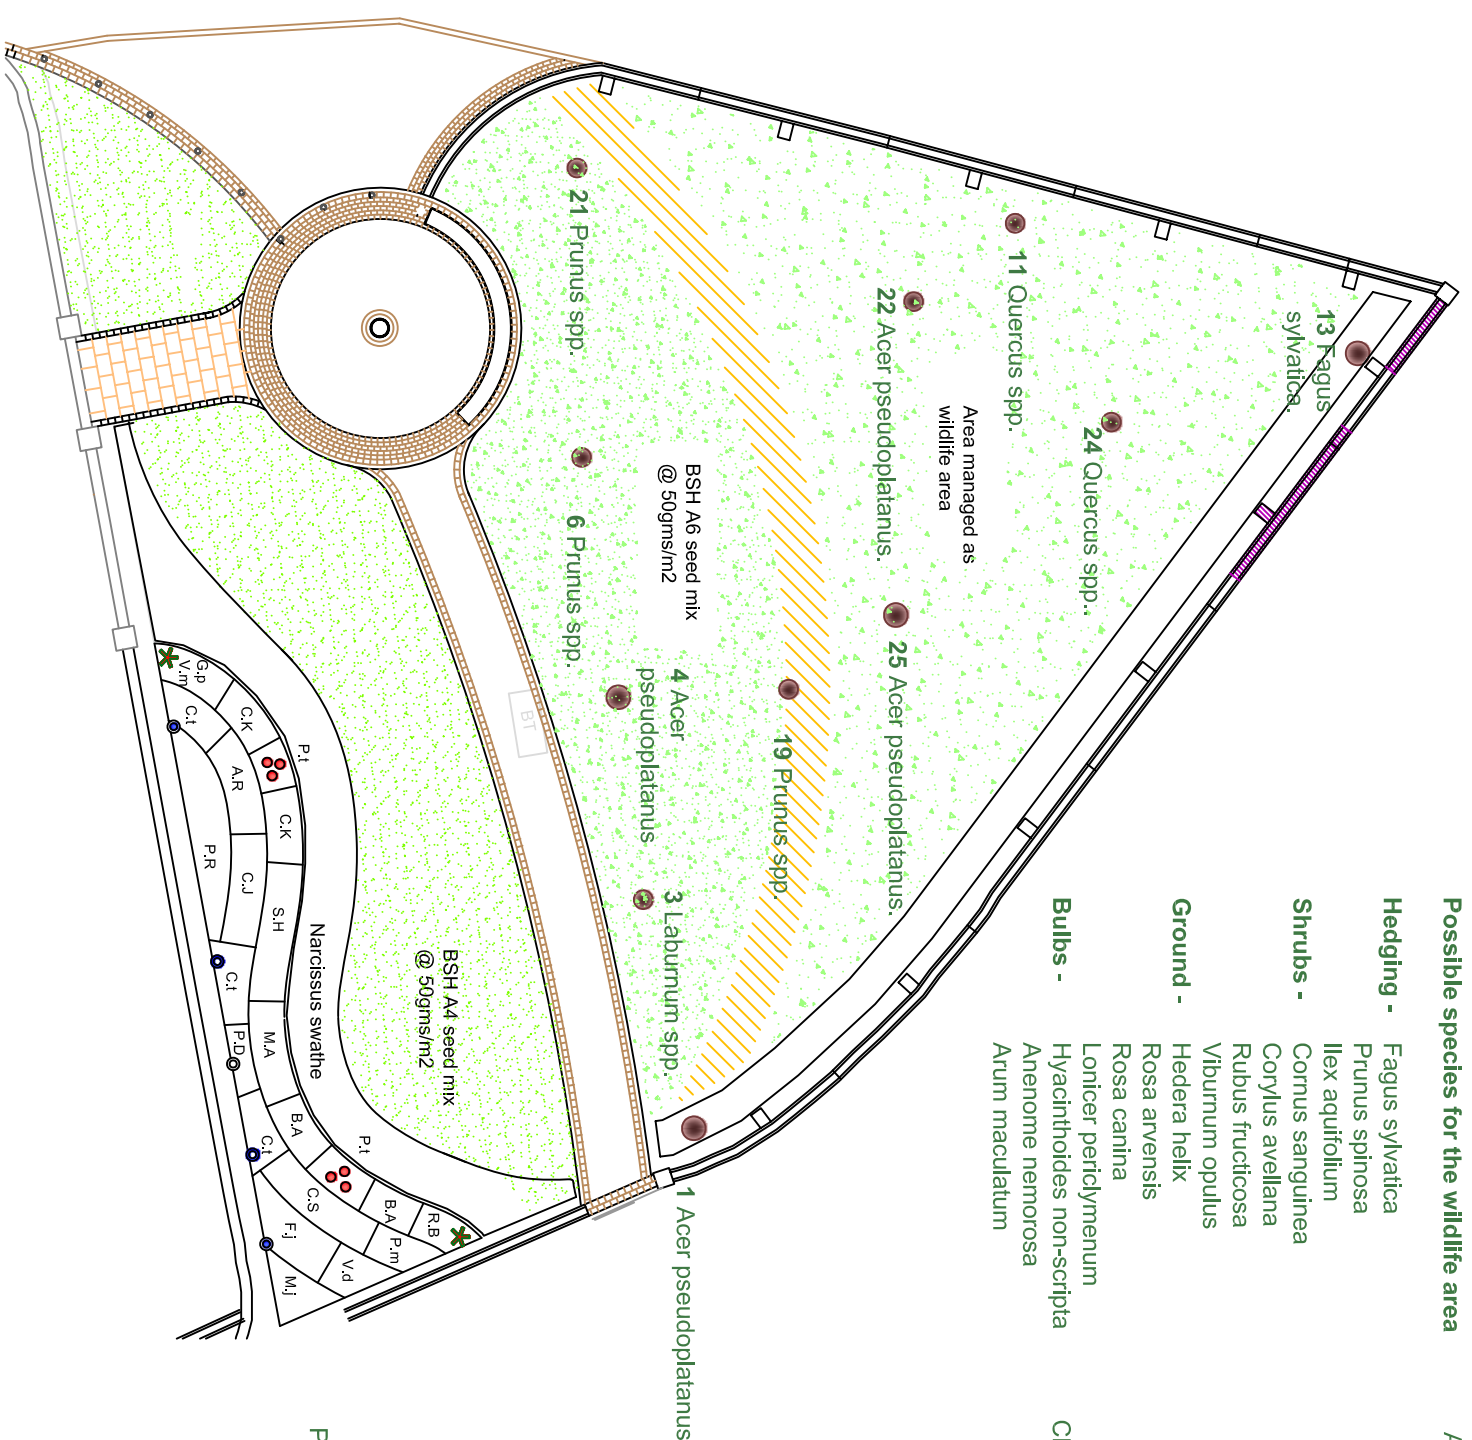

Edge Species

	Berberis frikartii 'Amstelveen' Evergreen 0.8m Black fruits/Yellow flowers B.A
	Cornus sanguinea 'Kelsey' Deciduous 0.5m Yellow stems C.K
	Gaultheria procumbens Evergreen 0.2m Red berries/white flowers G.p
	Mahonia aquifolium 'Apollo' Evergreen 0.6m Yellow flowers M.A
	Pachysandra terminalis Evergreen 0.3m White flowers P.t
	Rubus 'Betty Ashburner' Evergreen 0.3m White flowers R.B
	Symphoricarpos x 'Hancock' Deciduous 0.6m Purple berries/White flowers S.H
	Vinca minor Evergreen 0.2m Blue flowers V.m

Bulb Species

	Narcissus Tete a Tete All yellow 0.2m
	Narcissus Jack Snipe White and pale yellow 0.2m

SPARROW PARK - PLANTING PROPOSALS

- Possible species for the wildlife area**
- Hedging -** Fagus sylvatica, Prunus spinosa, Ilex aquifolium
 - Shrubs -** Cornus sanguinea, Corylus avellana, Rubus fruticosus, Viburnum opulus
 - Ground -** Hedera helix, Rosa arvensis, Rosa canina, Lonicera periclymenum, Hyacinthoides non-scripta, Anemone nemorosa, Arum maculatum

Larger Species

	Aucuba japonica 'Rozannie' Evergreen 1.0m Red Berries A.R
	Chaenomeles sp. 'Jet Trail' Evergreen 1.2m White flowers C.J
	Choisya ternata 'Aztec Pearl' Evergreen 1.5m White flowers C.t
	Cornus alba 'Sibirica' Deciduous 1.5m Red stems C.S
	Fatsia japonica Evergreen 1.5m Architectural F.J
	Mahonia japonica Evergreen 1.5m Fragrant/Architectural M.J
	Philadelphus m. 'D'Hermine' Deciduous 1.0m Fragrant/White flowers P.m
	Pieris japonica 'Debutante', Evergreen 1.0m White flowers P.D
	Pyracantha 'Red Cushion' Evergreen 2.0m Red berries/White flowers P.R
	Viburnum davidii Evergreen Blue berries/Architectural V.d

Development Department
Architectural Design Services
Adams Court, Kildare Terrace, Leeds, LS12 1DB
Tel: (0113) 247 5555 Fax: (0113) 247 5452

PROJECT SPARROW PARK		TITLE PLANTING PROPOSALS	
DRAWN HIT	DATE Aug 09	SCALE N.T.S A3	DRAWING NUMBER LD/450461/3
CHECKED		REVISION	